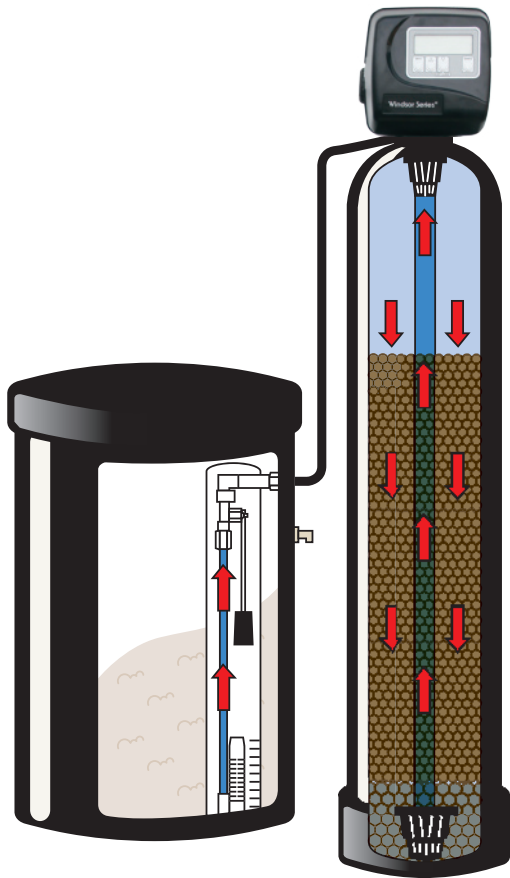

Windsor Series^{EE}

Experience the benefits
of soft water with the
The Windsor Series^{EE}

- ◆ Extends life of appliances
- ◆ Protects plumbing & fixtures
- ◆ Softer skin & hair
- ◆ Saves soap, water, & energy
- ◆ No more spotty dishes

simple | heavy-duty | reliable

Windsor Series^{EE}

FEATURES:

- ◆ Demand-initiated regeneration automatically adjusts to your family's changing water use and regenerates only as needed.
- ◆ Easily adjustable regeneration cycle times for water conservation.
- ◆ Adjustable for a variety of water treatment conditions including settings for hardness, capacity, and time of regeneration.
- ◆ Digital display for time of day and gallons of soft water remaining.
- ◆ Lithium battery back-up that maintains settings and time of day in the event of a power outage
- ◆ Uses less than \$2 of electricity per year.